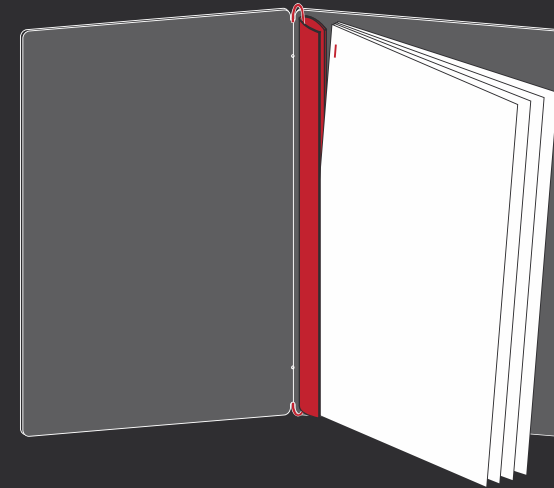

C Elastico e listello BIND elastic cord + BIND clamp

Il morsetto ferma fogli "BIND" è costituito da un profilo in materiale plastico in cui vengono inseriti i fogli della lista. Questa soluzione è molto apprezzata da chi è alla ricerca di un portamenu senza buste. Si consiglia di bloccare i fogli con una graffetta metallica per migliorarne la tenuta.

The sheet-clip clamp "BIND" is composed of a profile in plastic material where the sheets of the list are inserted. This solution is very appreciated to those looking for a menu holder with no folders. It is recommended to block the sheets with a metal clip, to improve its hold.